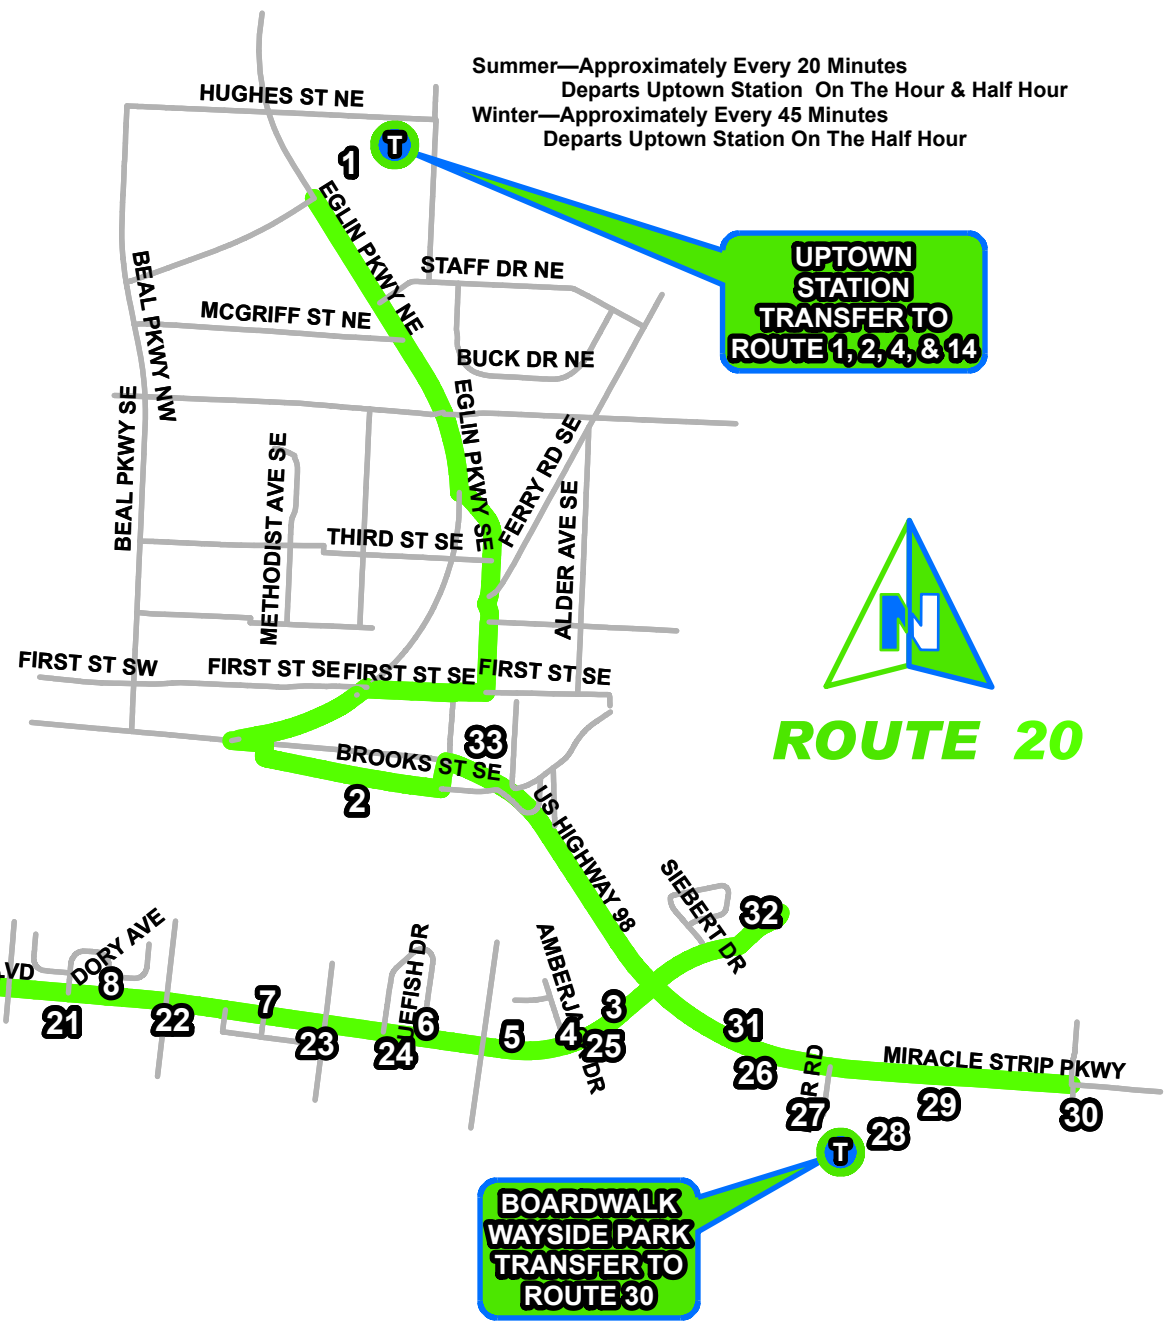

- 1-UPTOWN STATION
- 2-FWB LANDING
- 3-OLD BAY STEAMER
- 4-FUDPUCKER'S RESTAURANT
- 5-SUGAR ISLE
- 6-BLUEFISH DR
- 7-CAVIAR DR
- 8-DORADO AVE
- 9-PELICAN DR
- 10-POMPANO AVE
- 11-SAILFISH AVE
- 12-STARFISH AVE
- 13-TARPON DR
- 14-EL MATADOR
- 15-SEACREST CONDO
- 16-SUNSET COTTAGES
- 17-ISLANDER BEACH RESORT
- 18-EMERALD TOWERS WEST
- 19-ISLAND ECHO
- 20-TROPICAL ISLE CONDO
- 21-HOLIDAY INN SUN SPREE RESORT
- 22-ISLAND PRINCESS/BEACH ACCESS
- 23-2ND BEACH ACCESS FREEWAY
- 24-BREAKERS/BEST WESTERN
- 25-HAMPTON INN
- 26-SHERATON
- 27-GULFARIUM
- 28-BOARDWALK/WAYSIDE PARK
- 29-RAMADA PLAZA BEACH RESORT
- 30-TDC VISITOR'S CENTER
- 31-EMERALD COAST CONVENTION CTR
- 32-MARLER PARK
- 33-SHOPPES AT PARADISE POINT

Summer—Approximately Every 20 Minutes  
 Departs Uptown Station On The Hour & Half Hour  
 Winter—Approximately Every 45 Minutes  
 Departs Uptown Station On The Half Hour

**UPTOWN STATION**  
**TRANSFER TO**  
**ROUTE 1, 2, 4, & 14**

**ROUTE 20**

**BOARDWALK**  
**WAYSIDE PARK**  
**TRANSFER TO**  
**ROUTE 30**