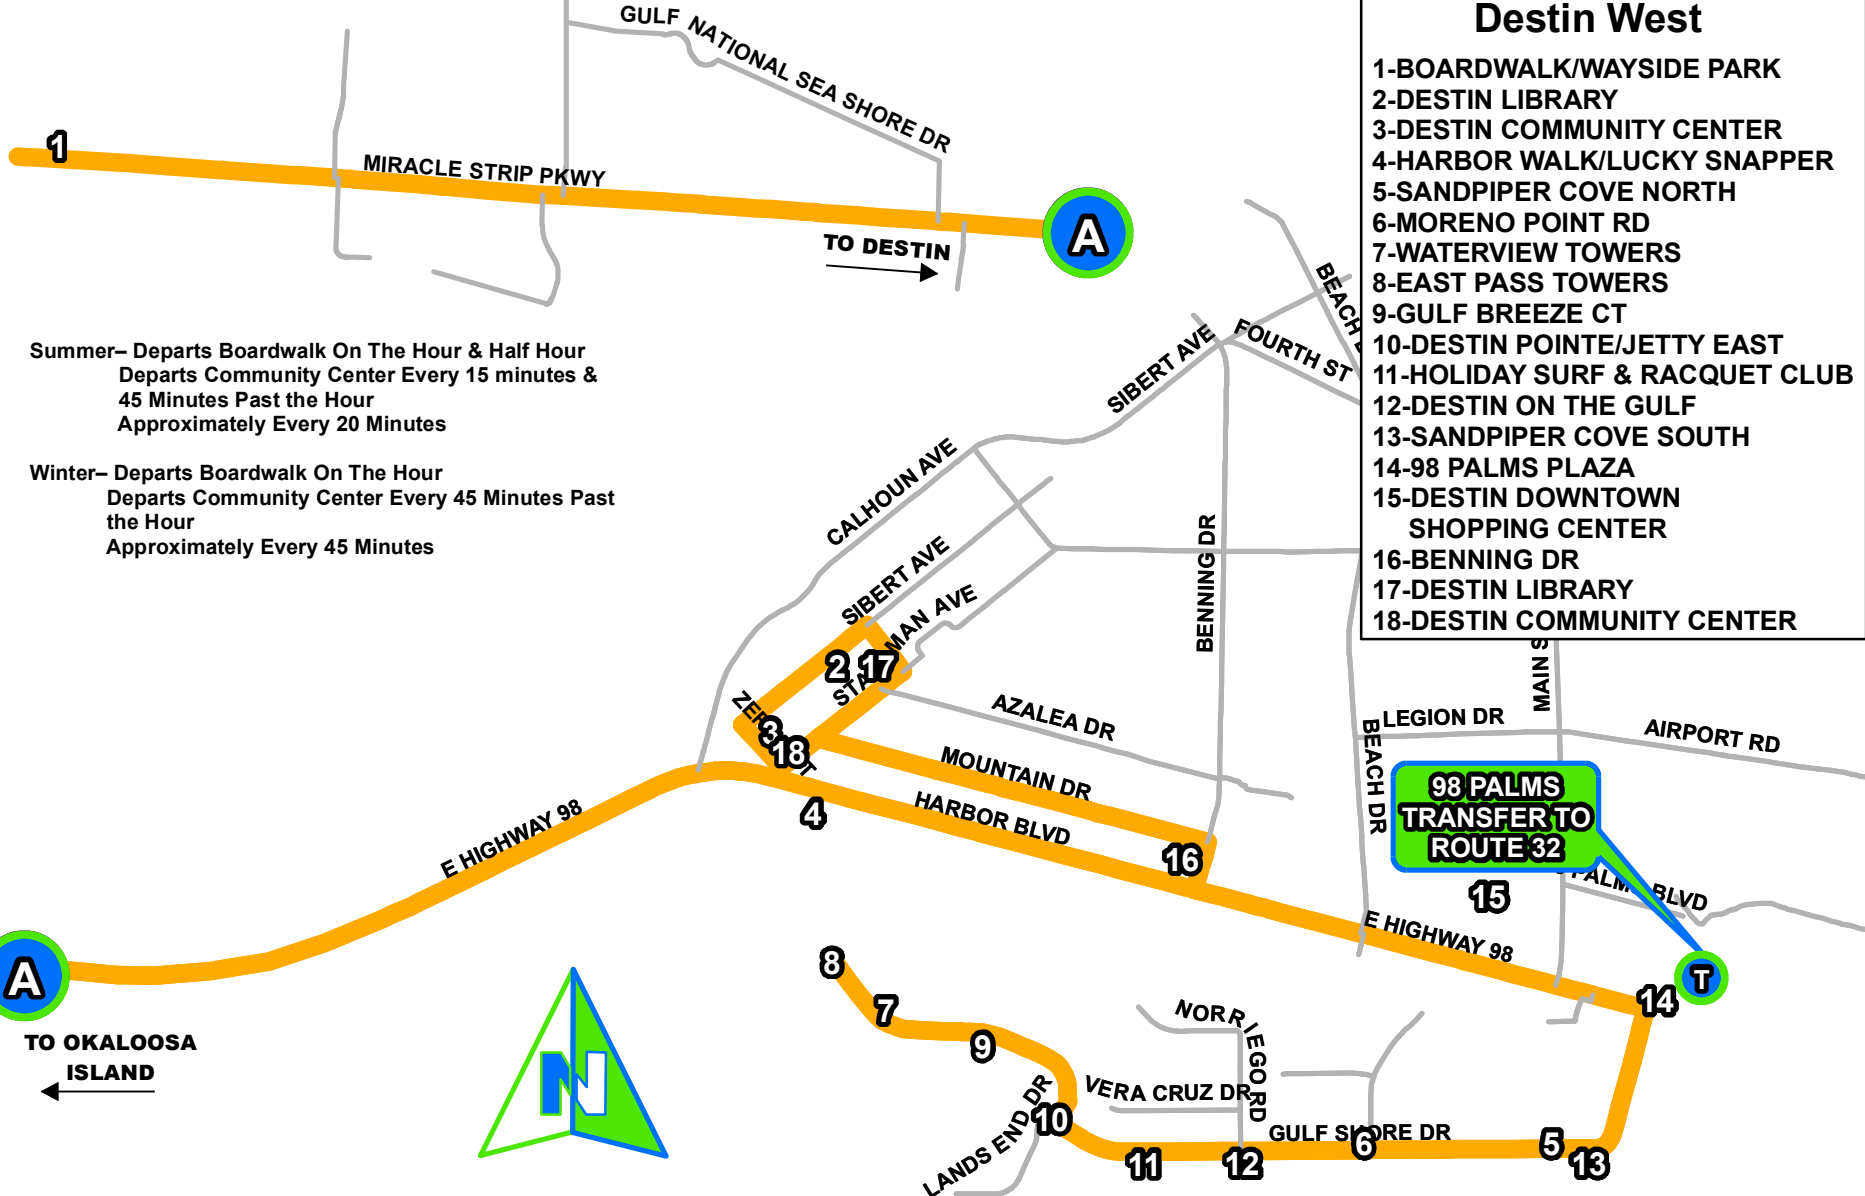

# Destin West

- 1-BOARDWALK/WAYSIDE PARK
- 2-DESTIN LIBRARY
- 3-DESTIN COMMUNITY CENTER
- 4-HARBOR WALK/LUCKY SNAPPER
- 5-SANDPIPER COVE NORTH
- 6-MORENO POINT RD
- 7-WATERVIEW TOWERS
- 8-EAST PASS TOWERS
- 9-GULF BREEZE CT
- 10-DESTIN POINTE/JETTY EAST
- 11-HOLIDAY SURF & RACQUET CLUB
- 12-DESTIN ON THE GULF
- 13-SANDPIPER COVE SOUTH
- 14-98 PALMS PLAZA
- 15-DESTIN DOWNTOWN SHOPPING CENTER
- 16-BENNING DR
- 17-DESTIN LIBRARY
- 18-DESTIN COMMUNITY CENTER

**Summer**– Departs Boardwalk On The Hour & Half Hour  
 Departs Community Center Every 15 minutes & 45 Minutes Past the Hour  
 Approximately Every 20 Minutes

**Winter**– Departs Boardwalk On The Hour  
 Departs Community Center Every 45 Minutes Past the Hour  
 Approximately Every 45 Minutes

**ROUTE 30**